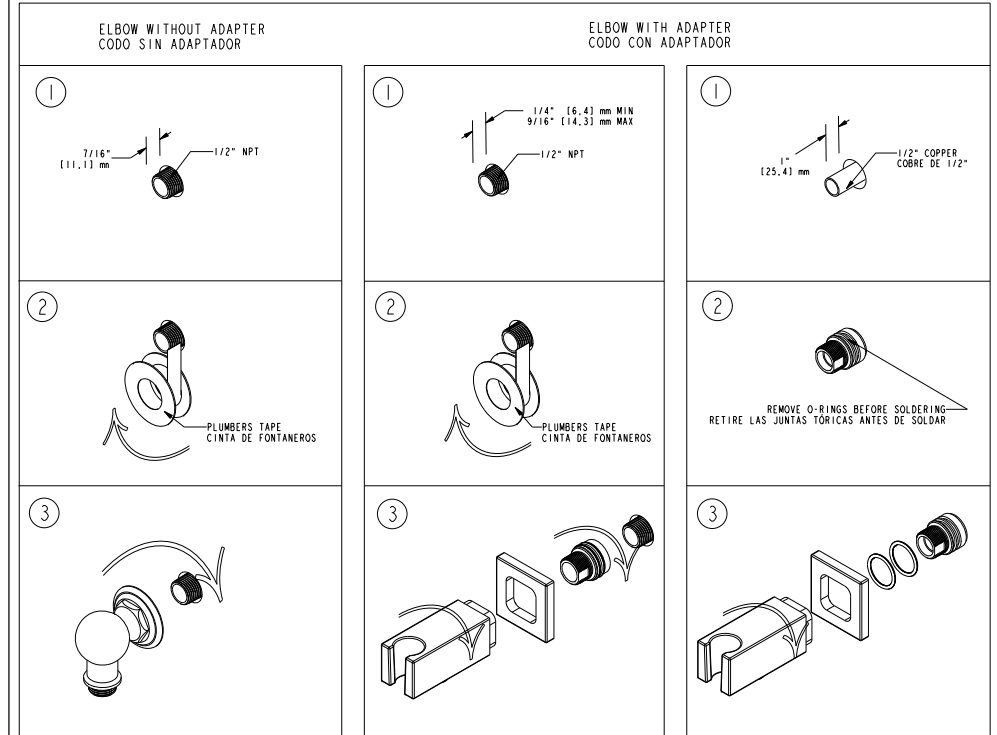

INSTALLATION INSTRUCTIONS
INSTRUCCIONES DE INSTALACIÓN

SUPPLY ELBOW
CODO DE SUMINISTRO

ELBOW WITHOUT ADAPTER
CODO SIN ADAPTADOR

ELBOW WITH ADAPTER
CODO CON ADAPTADOR

OR

REPRESENTATIVE IMAGE SHOWN IDENTIFY YOUR PRODUCT
IMAGEN REPRESENTATIVA MOSTRADA IDENTIFIQUE SU PRODUCTO

RECOMMEND INSTALLATION BY A PROFESSIONAL PLUMBING CONTRACTOR
RECOMIENDE LA INSTALACIÓN A UN CONTRATISTA DE PLOMERÍA PROFESIONAL

NOTE: THE USE OF PETROLEUM BASE PLUMBERS PUTTY ON OUR PRODUCTS WILL NULLIFY THE WARRANTY.
WE RECOMMEND THE USE OF CLEAR SILICONE SEALING MATERIALS.
NOTA: EL USO DE MASILLA DE PLOMERÍA A BASE DE PETRÓLEO EN NUESTROS PRODUCTOS ANULARÁ LA GARANTÍA.
RECOMENDAMOS EL USO DE MATERIALES DE SELLADO DE SILICONA TRANSPARENTE.